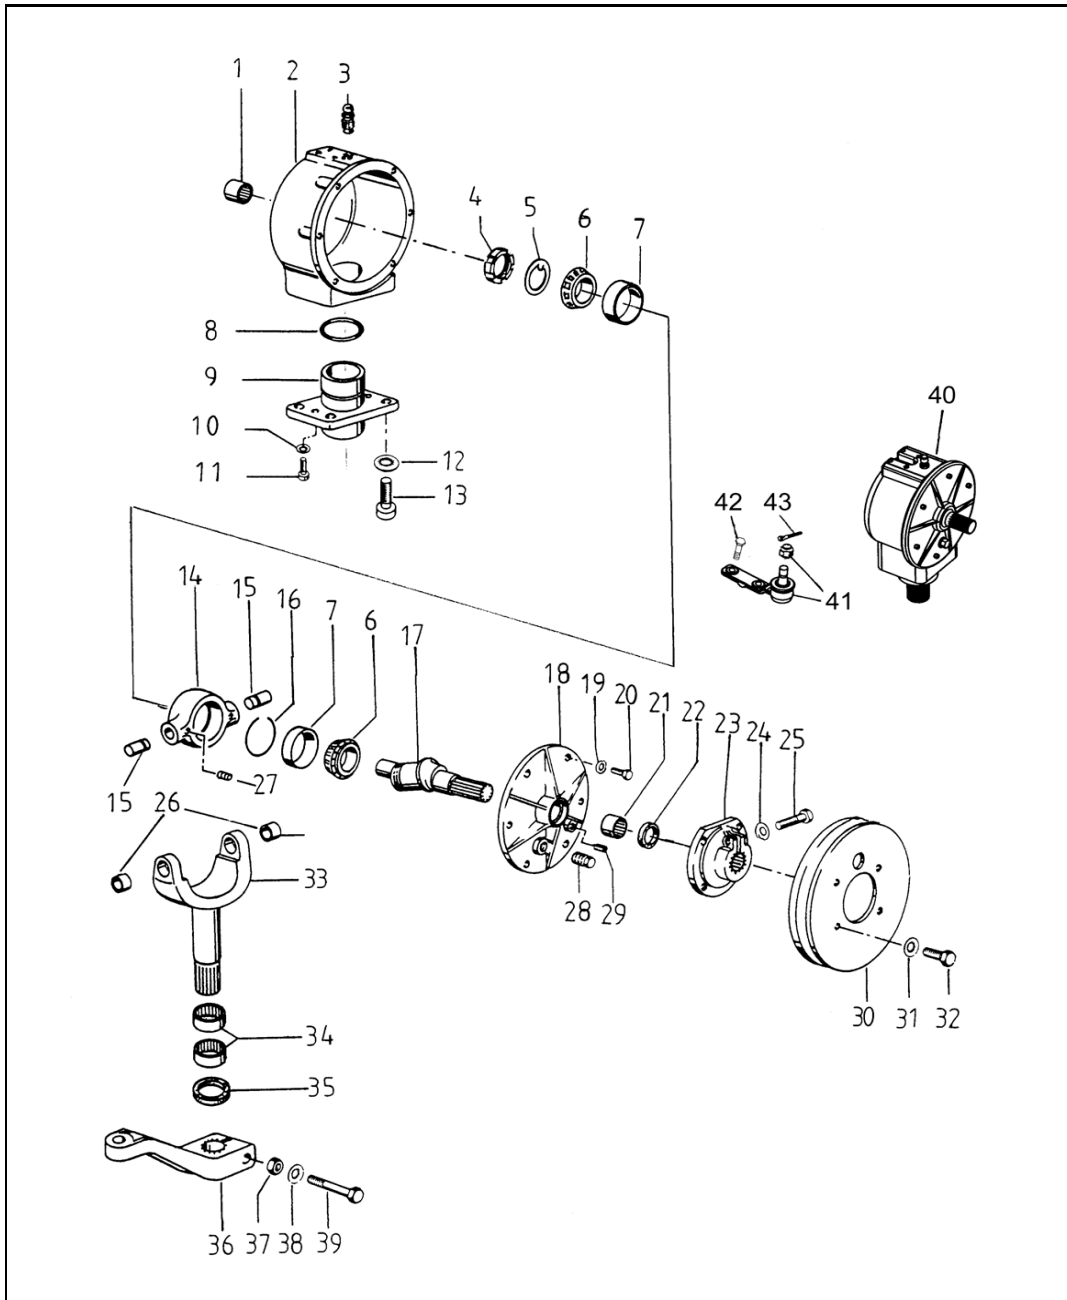

1	0487001	1	Neulalaakeri	Nällager	Bearing	Подшипник
2	0487002	1	Kotelo	Hus	Housing	Кожух
3	0487003	1	Huohotin	Luftventil	Breather	Сапун
4	0487004	1	Vetomutteri	Dragmutter	Nut	Гайка
5	0487005	1	Lukkolevy	Låsbricka	Lock plate	Стопорная шайба
6	0487006	2	Laakeri	Lager	Bearing	Подшипник
7	0487007	2	Laakeri	Lager	Bearing	Подшипник
8	0487015	1	O-rengas	O-ring	O-ring	O-кольцо
9	0487016	1	Laakeripesä	Lagerhus	Bearing box	Корпус подшипника
10	0487017	2	Jousialuslaatta	Fjäderbricka	Spring washer	Шайба Гровера
11	0487018	2	Kuusiokoloruuvi	Skruv	Screw	Винт
12	7514020	4	Lukkolaatta	Låsbricka	Lock washer	Стопорная шайба
13	0424376	4	Ruuvi	Skruv	Screw	Винт
14	0487008	1	Laakeripesä	Lagerhus	Bearing box	Корпус подшипника
15	0487009	2	Tappi	Tapp	Pin	Переходник
16	0487010	1	Lukkorengas	Lås ring	Safety ring	Предохранительное кольцо
17	0487011	1	Akseli	Axel	Shaft	Вал
18	0487012	1	Kansi	Lock	Cover	Покрышка
19	7414469	6	Jousilaatta	Fjäderbricka	Spring washer	Шайба Гровера
20	6221267	6	Ruuv	Skruv	Screw	Винт
21	0487013	1	Neulalaakeri	Nällager	Bearing	Подшипник
22	0487014	1	Akselliviste	Axellätning	Shaft packing	Уплотнитель вала
23	0424372	1	Napa	Nav	Hub	Ступица
24	0487027	1	Jousilaatta	Fjäderbricka	Spring washer	Шайба Гровера
25	0487028	1	Ruuv	Skruv	Screw	Винт
26	0487020	2	Laakenhoikki	Bussning	Bush	Втулка
27	0487043	2	Lukkoruuv	Låsskruv	Lock screw	Винт стопорный
28	0487024	1	Tulppa	Plugg	Plug	Пробка
29	0487025	1	Tulppa	Plugg	Plug	Пробка
30	0424373	1	Hihnapyörä	Remskiva	Pulley	Шкив
31	0487030	4	Aluslevy	Bricka	Washer	Шайба
32	0487031	4	Ruuv	Skruv	Screw	Винт
33	0487021	1	Haarukka-akseli	Gaffelaxel	Fork shaft	Вал вилки
34	0487022	2	Neulalaakeri	Nällager	Bearing	Подшипник
35	0487023	1	Akselliviste	Axellätning	Shaft packing	Уплотнитель вала
36	0424374	1	Vipu	Spak	Lever	Рычаг
37	0487035	1	Lukkomutteri	Låsmutter	Lock nut	Гайка контровая
38	0487036	1	Aluslevy	Bricka	Washer	Шайба
39	6233577	1	Ruuv	Skruv	Screw	Винт
40	0424370	1	Teränkäyttölaite	Wobble-box	Wobble-box	МКШ
41	0424375	1	Nivel	Külled	Joint	Соединительная муфта
42	6231167	2	Ruuv	Skruv	Screw	Винт
43	7812123	2	Saksisokka	Saxpinne	Split pin	Шплинт