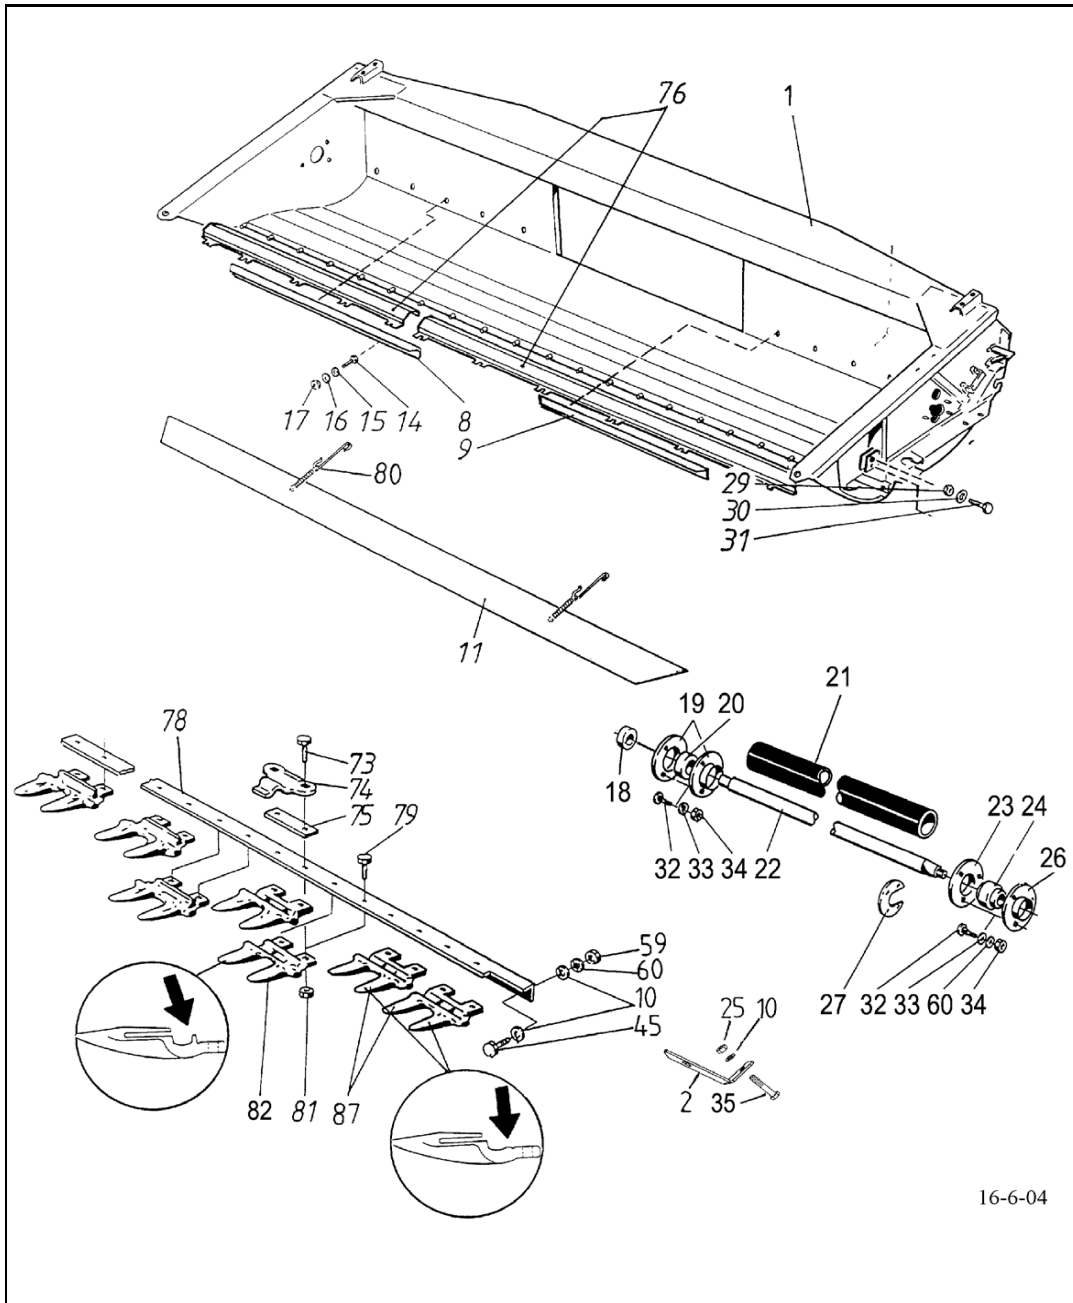

Leikkuupöytä 5,1m
Skärbord 5,1m

Cutting table 5,1m
Жатка шириной 5,1 м

11CL

16-6-04

1 R706901	1 Runko	Ram	Frame	Рамка
2 R699525	1 Tuki	Stöd	Support	Опора
8 R700069	1 Levy	Plåt	Plate	Пластина
9 R692459	1 Levy	Plåt	Plate	Пластина
10 7400033	1 Aluslaatta	Bricka	Washer	Шайба
14 6221267	30 Ruuvi	Skruv	Screw	Винт
15 7400032	30 Aluslaatta	Bricka	Washer	Шайба
16 7414469	30 Jousilaatta	Fjäderbricka	Spring washer	Шайба Гровера
17 6506234	30 Mutteri	Mutter	Nut	Гайка
18 R694900	1 Väliholkki	Distansring	Bush	Втулка
19 0569322	2 Laippa	Fläns	Flange	Фланец
20 0511057	1 Laakeri	Lager	Bearing	Подшипник скольжения
21 9694459	1 Suoja	Skydd	Guard	Защита
22 R694487	1 Akseli	Axel	Shaft	Вал
22 R700970	1 Akseli	Axel	Shaft	Вал
23 R691171	1 Laippa	Fläns	Flange	Фланец
24 0511335	1 Laakeri	Lager	Bearing	Подшипник
25 6594148	3 Lukkomutteri	Låsmutter	Lock nut	Гайка контрольная
26 R691172	1 Laippa	Fläns	Flange	Фланец
27 R688774	1 Suojus	Skydd	Guard	Защита
29 6594238	2 Lukkomutteri	Låsmutter	Lock nut	Гайка контрольная
30 7400034	2 Aluslaatta	Bricka	Washer	Шайба
31 6231767	2 Ruuvi	Skruv	Screw	Винт
32 6226167	12 Ruuvi	Skruv	Screw	Винт
33 7400033	Aluslaatta	Bricka	Washer	Шайба
34 6506434	12 Mutteri	Mutter	Nut	Гайка
35 6763544	1 Lukkoruuvi	Låsskruv	Lock screw	Винт стопорный
45 6763344	1 Lukkoruuvi	Låsskruv	Lock screw	Винт стопорный
59 6506434	Mutteri	Mutter	Nut	Гайка
60 7414471	Jousilaatta	Fjäderbricka	Spring washer	Шайба Гровера
73 6227197	Ruuv	Skruv	Screw	Винт
74 0498840	A Teränpainin	Knivhållare	Knife holder	Обойма ножа
74 0498841	B Teränpainin	Knivhållare	Knife holder	Обойма ножа
75 R632966	Täytelevy	Täckplåt	Liningplate	Пластина накладки
76 R700138	1 Kivikynnys	Stenskydd	Stone guard	Камнезащита
78 R698677	1 Palkki	Balk	Balk	Балка
79 6266587	1 Ruuvi	Skruv	Screw	Винт
80 R671443	2 Jousikoukku	Fläderkrok	Spring hook	Зацеп пружины
81 6594148	Lukkomutteri	Låsmutter	Lock nut	Гайка контрольная
82 0498838	3 Kaksoissormi	Duppelfinger	Double finger	Двойной палец
87 R638710	3 Kaksoissormi	Duppelfinger	Double finger	Двойной палец
	A	Niitattu terä	Knife stabled	
	B	Ruuvikiinn. terä	Knife bolted	
		Päivitetty 20-11-08	Updated 20-11-08	
		SR 2035-2095		0814074 06/2010