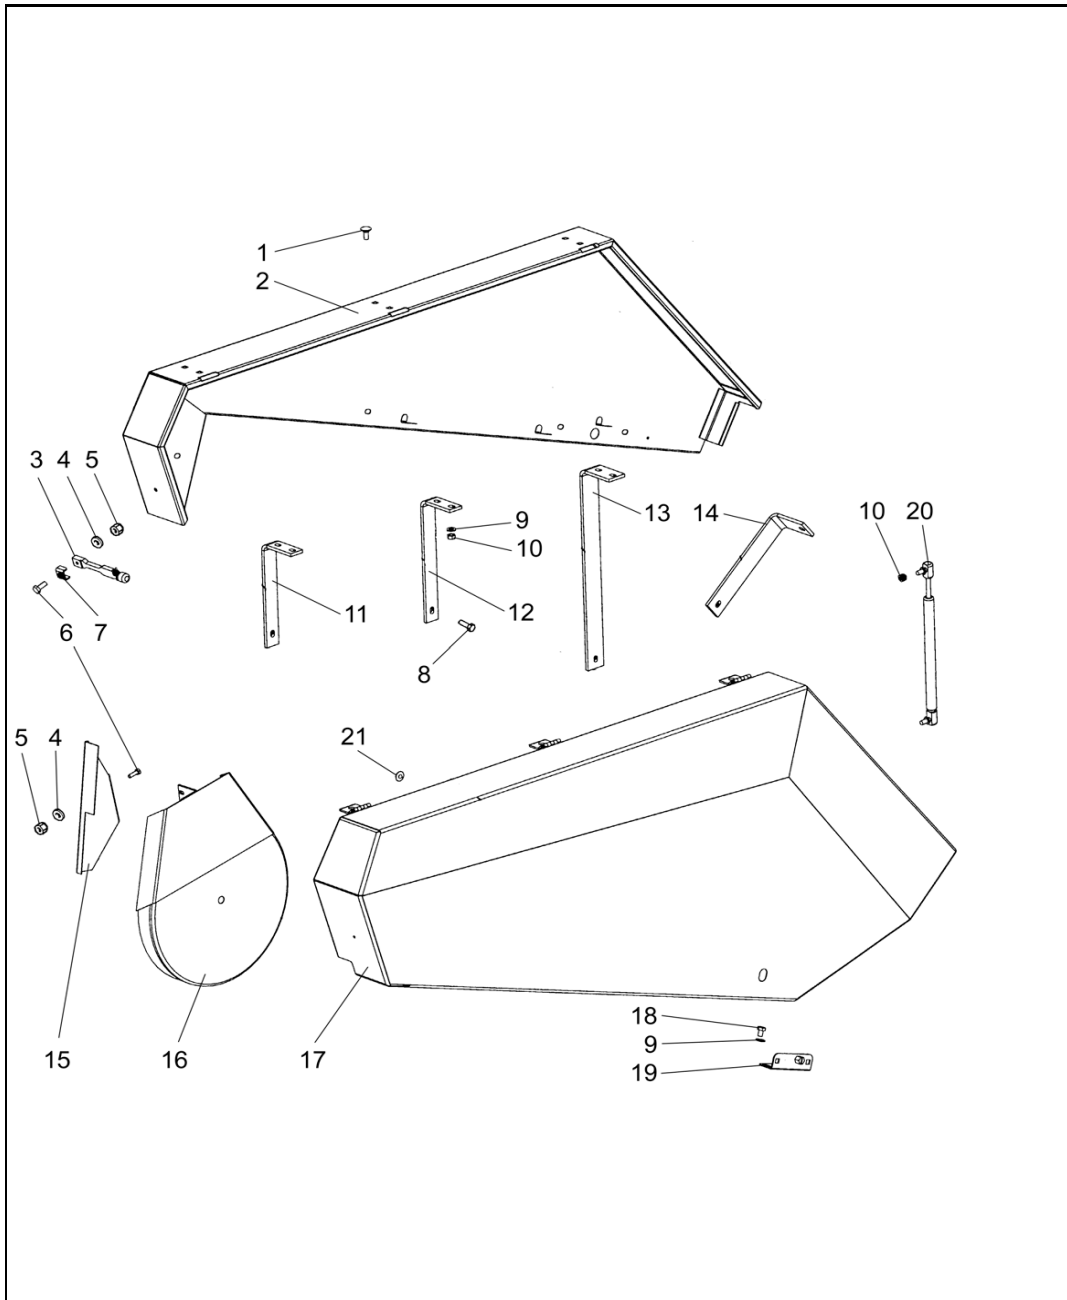

1	6758344	7	Lukkoruuvi	Låsskruv	Lock screw	Винт стопорный
2	R702643	1	Suojus	Skydd	Guard	Защита
3	0871050	1	Jousi	Fjäder	Spring	Пружина
4	7400030	3	Aluslaatta	Bricka	Washer	Шайба
5	6593838	3	Lukkomutteri	Låsmutter	Lock nut	Гайка контрольная
6	6211467	3	Ruuvi	Skruv	Screw	Винт
7	R672907	1	Kuppi	Kopp	Cup	Манжета
8	6221467	5	Ruuvi	Skruv	Screw	Винт
9	7400032	15	Aluslaatta	Bricka	Washer	Шайба
10	6506234	15	Mutteri	Mutter	Nut	Гайка
11	R702636	1	Tuki etummainen	Stöd, främst	Support, front	Опора
12	R702638	1	Tuki keskimäinen	Stöd, mittel	Support, middle	Опора
13	R702639	1	Tuki korkea	Stöd, hög	Support, high	Опора
14	R702637	1	Tuki takimmainen	Stöd, bak	Support, rear	Опора
15	R634718	1	Kitasuoja	Skydd	Guard	Защита
16	R599867	1	Ketjusuoja	Skydd	Guard	Защита
17	R702628	1	Hihnasuojia	Remskydd	Belt guard	Охват
18	6220467	2	Ruuvi	Skruv	Screw	Винт
19	0450459	1	Lukko	Lås	Lock	Замок
20	0400528	1	Kaasujousi	Gasfjäder	Gas spring	Газонаполненный амортизатор
21	0633657	2	Vaimenninkumi	Dämpare	Apsorbe	Абсорбер