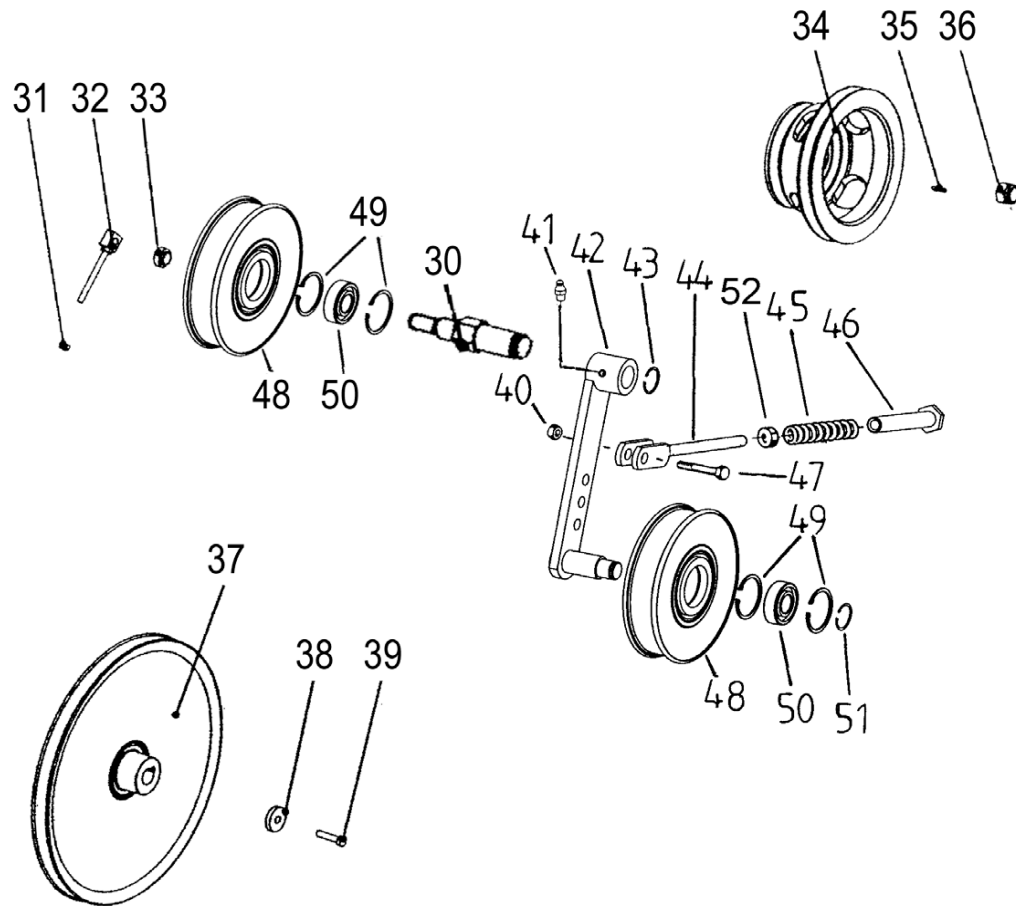

Pöydän käyttöhihnapyörät WB
Bordets remskivor WB

Cutting table pulleys WB
Шкивы жатки, WB

11FD

30	R697892	1	Akseli	Axel	Shaft	Вал	
31	6594148	1	Lukkomutteri	Låsmutter	Lock nut	Гайка контрольная	
32	R652449	1	Kiristysruuvi	Skruv	Screw	Винт	
33	R697893	1	Väliholkki	Distansring	Bush	Втулка	
34	R697896	→ P05717	1	Hihnapyörä	Remskiva	Pulley	Шкив
34	R700981	→ P05718	1	Hihnapyörä	Remskiva	Pulley	Шкив
35	7717156	→ P05718	1	Kiila	Kil	Key	Шпонка
36	6594638	→ P05718	1	Mutteri	Mutter	Nut	Гайка
37	0660066		1	Hihnapyörä	Remskiva	Pulley	Шкив
38	R698499		1	Aluslevy	Bricka	Washer	Шайба
39	6227177		1	Ruuvi	Skruv	Screw	Винт
40	6594238		1	Lukkomutteri	Låsmutter	Lock nut	Гайка контрольная
41	0252405		1	Voitelunippa	Smörjnippel	Nipple	Масленка
42	R697890		1	Varsi	Arm	Arm	Ручка
43	7815020		1	Varmistinrenkas	Låsring	Circlip	Пружинный кольцевой замок
44	R663251		1	Tanko	Slang	Lever	Рычаг
45	0415225		1	Jousi	Fjäder	Spring	Пружина
46	R663254		1	Kierreholkki	Bussning	Bush	Втулка
47	6231767		1	Ruuvi	Skruv	Screw	Винт
48	0660016		2	Kiristyspyörä	Spännrulle	Wheel	Колесо
49	7815238		4	Varmistinrenkas	Låsring	Circlip	Пружинный кольцевой замок
50	0502364		2	Laakeri	Lager	Bearing	Подшипник
51	7815016		1	Varmistinrenkas	Låsring	Circlip	Пружинный кольцевой замок
52	6506631		1	Mutteri	Mutter	Nut	Гайка
53	7400042		1	Aluslaatta	Bricka	Washer	Шайба