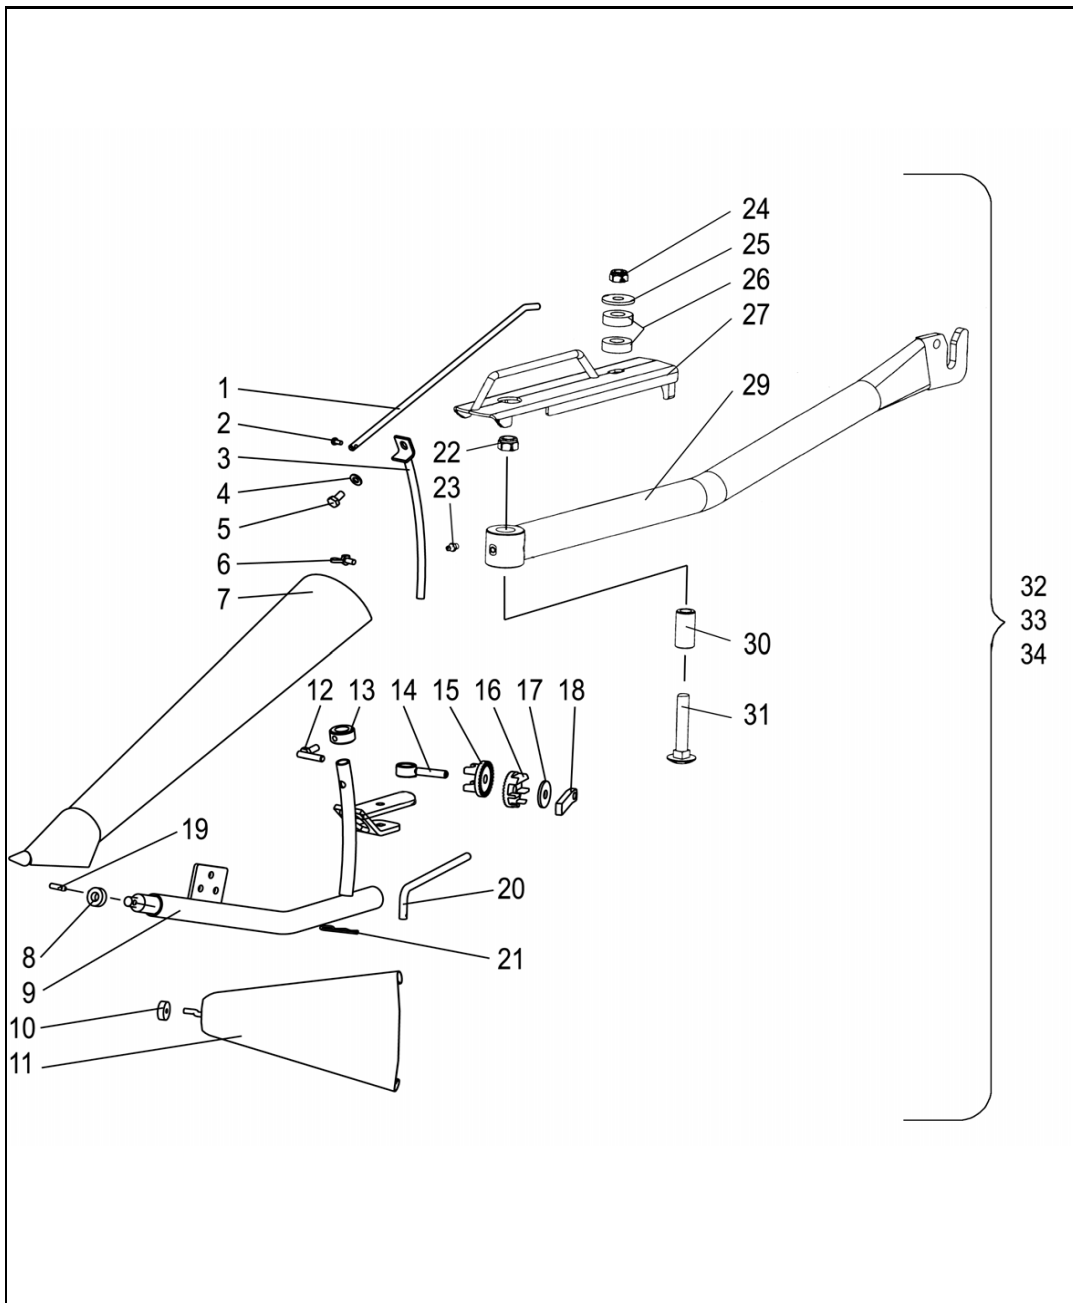

1	R702528	1	Jatke	Förlängning	Extension	Приставка
2	6210667	1	Ruuvi	Skruv	Screw	Винт
3	R702524	1	Tanko	Stång	Rod	Стержень
4	7400033	1	Aluslaatta	Bricka	Washer	Шайба
5	6226167	1	Ruuvi	Skruv	Screw	Винт
6	6290034	1	Ruuvi	Skruv	Screw	Винт
7	R702516	1	Kärki	Spets	Point	Уголок
8	0400586	1	Kumilaatta	Gummiricka	Rubber washer	Шайба резиновая
9	R702502	1	Kannatinputki	Bärrör	Support pipe	Опорная трубка
10	R619014	1	Vaimennin	Dämpare	Damper	Глушитель
11	R702521	1	Ohjauslevy	Ledplåt	Guide plate	Направляющая пластина
12	R596034	1	Ruuvi	Skruv	Screw	Винт
13	R596036	1	Kiristysrengas	Spännring	Glamping ring	Ограничительное кольцо
14	R615795	1	Ruuvi	Skruv	Screw	Винт
15	R616697	1	Säätökappale	Regl.stycke	Adj. piece	Регулир. часть
16	R082544	1	Säätökappale	Regl.stycke	Adj. piece	Регулир. часть
17	7414062	1	Aluslaatta	Bricka	Washer	Шайба
18	R595936	1	Kiristysmutteri	Spännmutter	Nut	Гайка
19	7814198	1	Jousisokka	Fjädersprint	Spring pin	Палец мотовила
20	R082536	1	Säätötanke	Regl.stång	Adj. rod	Регулир. стержень
21	7812410	1	Lankasokka	Trådsprint	Wire cotter	Проволочн. чека
22	6594238	1	Lukkomutteri	Låsmutter	Lock nut	Гайка контровая
23	0252405	1	Voitelunippa	Smörjnippel	Nipple	Масленка
24	6594148	1	Lukkomutteri	Låsmutter	Lock nut	Гайка контровая
25	7414059	1	Aluslaatta	Bricka	Washer	Шайба
26	0400586	2	Kumilaatta	Gummiricka	Rubber washer	Шайба резиновая
27	R702540	1	Lukitsin	Regel	Latch	Замок
29	R702508	1	Kannatinputki	Bärrör	Support pipe	Опорная трубка
30	R702539	1	Holkki	Bussning	Bush	Втулка
31	6771844	1	Lukkoruuvi	Låsskruv	Lock screw	Винт столорный
32	R702500	1	Jakolaite, oik.	Stråskiljare, ho.	Straw divider, r.	Соломоделитель, правый
33	R702501	1	Jakolaite, vas.	Stråskiljare, vä.	Straw divider, l.	Соломоделитель, левый
34	R702485	1	Jakolaite, pari	Stråskiljare, par	Straw divider, kit	Соломоделитель, набор