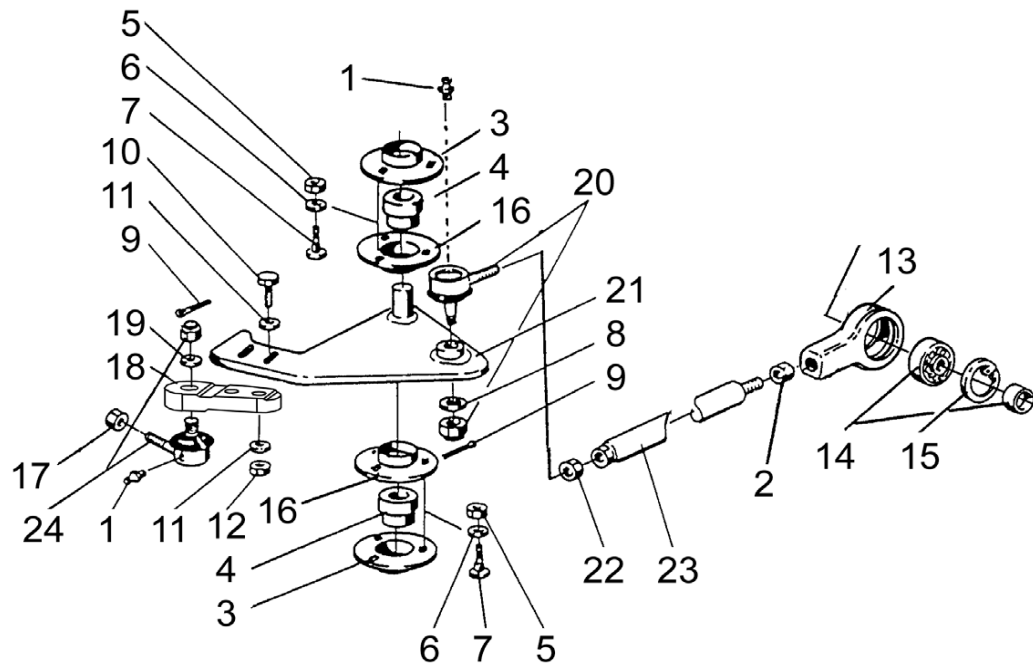

1	0252405	1	Voitelunippa	Smörjnippel	Nipple	Масленка
2	6507224	1	Mutteri	Mutter	Nut	Гайка
3	0569321	4	Laippa	Flans	Flange	Фланец
4	0511054	2	Laakeri	Lager	Bearing	Подшипник
5	6594038	6	Lukkomutteri	Låsmutter	Lock nut	Гайка контровая
6	7400032	9	Aluslaatta	Bricka	Washer	Шайба
7	6221877	6	Ruuvi	Skruv	Screw	Винт
8	7400036	1	Aluslaatta	Bricka	Washer	Шайба
9	7812123	2	Saksisokka	Saxpinne	Split pin	Шплинт
10	6227177	2	Ruuvi	Skruv	Screw	Винт
11	7400033	4	Aluslaatta	Bricka	Washer	Шайба
12	6594148	2	Lukkomutteri	Låsmutter	Lock nut	Гайка контровая
13	R692343	1	Laakeripesä	Lagerhus	Bearing box	Корпус подшипника
14	0550015	1	Laakeri	Lager	Bearing	Подшипник
15	7815254	1	Rengas	Ring	Ring	Кольцо
16	R688400	2	Laakerikuppi	Lagerhus	Bearing cup	Кольцо подшипника
17	6521731	1	Mutteri	Mutter	Nut	Гайка
18	R673227	1	Vipu	Spak	Lever	Рычаг
19	7414473	1	Jousilaatta	Fjäderbricka	Spring washer	Шайба Гровера
20	0497728	1	Kuulanivel	Drivled	Joint	Муфта соединительная
21	R692438	1	Kulmavipu	Spak	Lever	Рычаг
22	6522131	1	Mutteri, vas. k.	Mutter, v.h.	Nut, l.h.	Гайка, левая
23	R692421	1	Kiertokanki	Vevstake	Connecting rod	Соединительный стержень
24	0497732	1	Kuulanivel	Drivled	Joint	Муфта соединительная