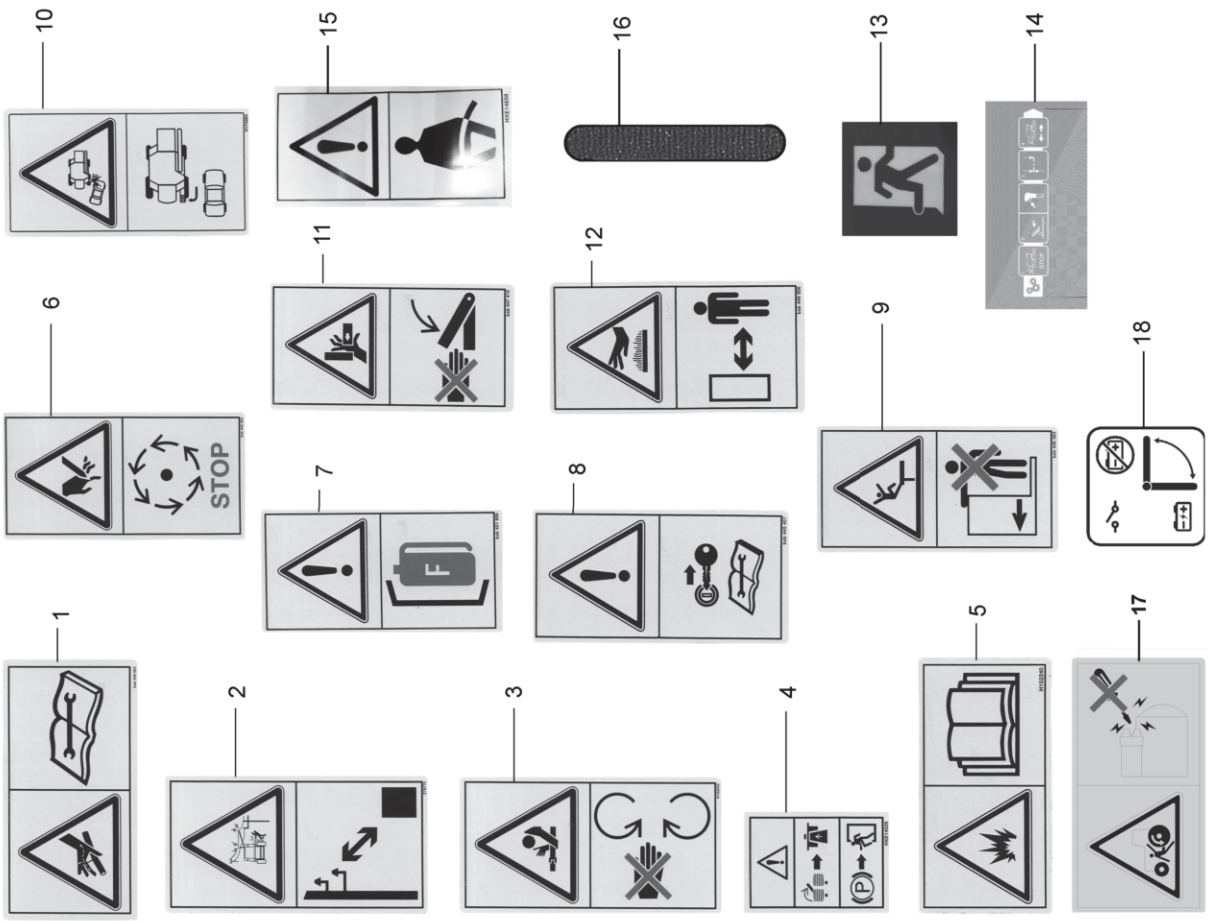

1	2	R712764	Aufkleber	Transfer	Tarra	Dekal
2	1	R712765	Aufkleber	Transfer	Tarra	Dekal
3	1	R712766	Aufkleber	Transfer	Tarra	Dekal
4	1	R712767	Aufkleber	Transfer	Tarra	Dekal
5	1	R712768	Aufkleber	Transfer	Tarra	Dekal
6	2	R712769	Aufkleber	Transfer	Tarra	Dekal
7	1	R712770	Aufkleber	Transfer	Tarra	Dekal
8	3	R712771	Aufkleber	Transfer	Tarra	Dekal
9	2	R712772	Aufkleber	Transfer	Tarra	Dekal
10	1	R712773	Aufkleber	Transfer	Tarra	Dekal
11	2	R712774	Aufkleber	Transfer	Tarra	Dekal
12	1	R712775	Aufkleber	Transfer	Tarra	Dekal
13	1	R713248	Aufkleber	Transfer	Tarra	Dekal
14	1	R713249	Aufkleber	Transfer	Tarra	Dekal
15	1	0815333	Aufkleber	Transfer	Tarra	Dekal
16	4	0492393	Anti-Rutsch	Liukueste	Tarra	Anti-slip
17	1	R713597	Aufkleber	Transfer	Tarra	Dekal
18	1	R713596	Aufkleber	Transfer	Tarra	Dekal