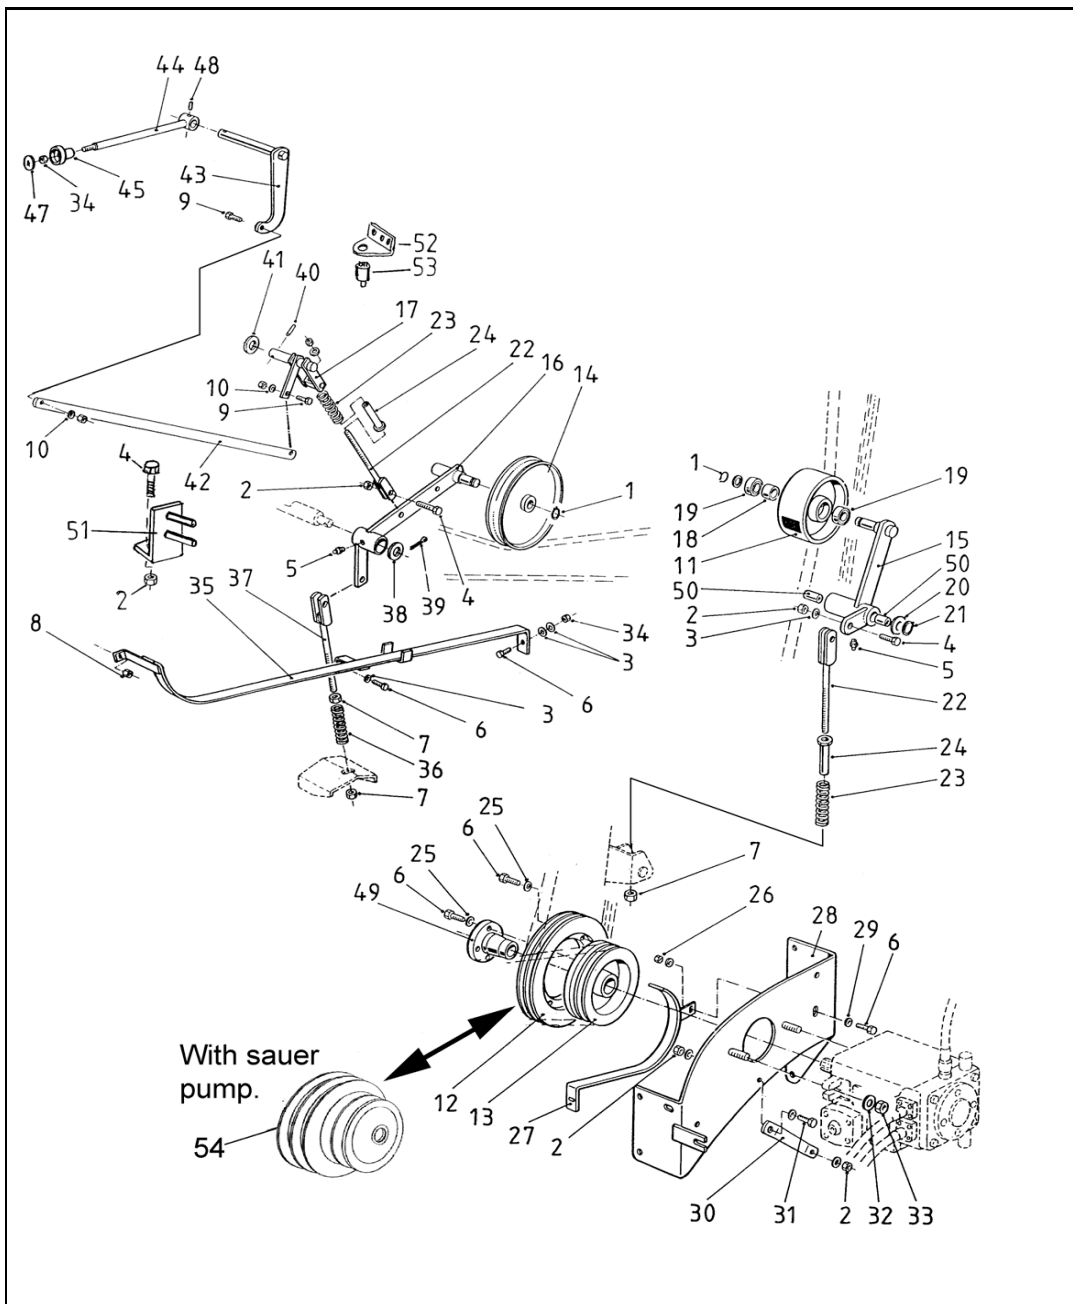

1	7815017	2	Varmistinrengas	Låsring	Circlip	Пружинный кольцевой замок
2	6594238	11	Lukkomutteri	Låsmutter	Lock nut	Гайка контровая
3	7400034	5	Aluslaatta	Bricka	Washer	Шайба
4	6231767	3	Ruuvi	Skruv	Screw	Винт
5	0252420	2	Nippa	Smörjnippel	Nipple	Масленка
6	6226567	8	Ruuvi	Skruv	Screw	Винт
7	6594238	11	Lukkomutteri	Låsmutter	Lock nut	Гайка контровая
10	7414469	2	Jousilaatta	Fjäderbricka	Spring washer	Шайба Гровера
11	R686770	1	Kiristyspyörä	Spännrulle	Wheel	Колесо
12	R691558	1	Hihnapyörä	Remskiva	Pulley	Шкив
13	R691557	1	Hihnapyörä	Remskiva	Pulley	Шкив
14	R621839	1	Pyörä	Hjul	Pulley	Шкив
15	R691649	1	Varsi	Arm	Arm	Ручка
15	R708076	1	Varsi	Arm	Arm	Ручка
16	R691647	1	Varsi	Arm	Arm	Ручка
17	R691643	1	Akseli	Axel	Shaft	Вал
18	R686785	1	Holkki	Bussning	Bush	Втулка
19	0502364	2	Laakeri	Lager	Bearing	Подшипник
20	R637297	1	Aluslaatta	Bricka	Washer	Шайба
21	7815022	1	Varm.rengas	Låsring	Circlip	Пружинный кольцевой замок
22	R663251	2	Tanko	Stång	Lever	Рычаг
23	0415225	2	Jousi	Fjäder	Spring	Пружина
24	R663254	2	Kierreholkki	Bussning	Bush	Втулка
25	7414471	8	Jousilaatta	Fjäderbricka	Spring washer	Шайба Гровера
26	6594148	1	Lukkomutteri	Låsmutter	Lock nut	Гайка контровая
27	R691685	1	Hihnasuoja	Remskydd	Belt guard	Охват
27	R707929	1	Hihnasuoja	Remskydd	Belt guard	Охват
28	R691682	1	Teline	Stativ	Rack	Шасси
28	R707926	1	Teline	Stativ	Rack	Шасси
29	7400033	3	Aluslaatta	Bricka	Washer	Шайба
30	R691789	1	Vipu	Spak	Lever	Рычаг
31	6231367	5	Ruuvi	Skruv	Screw	Винт
32	7414012	2	Aluslaatta	Bricka	Washer	Шайба
33	6506834	2	Mutteri	Mutter	Nut	Гайка
34	6506434	3	Mutteri	Mutter	Nut	Гайка
35	R691677	1	Ohjain	Slyrning	Guide	Направляющая часть
36	0415308	1	Jousi	Fjäder	Spring	Пружина
37	R652179	1	Tanko	Stång	Rod	Ограничитель
38	7414018	1	Aluslaatta	Bricka	Washer	Шайба
39	7812164	1	Saksisokka	Saxpinne	Split pin	Шплинт
40	7812160	1	Saksisokka	Saxpinne	Split pin	Шплинт
41	7400038	1	Aluslaatta	Bricka	Washer	Шайба
42	R691676	1	Valitanko	Mellanstång	Intern.lever	Внутр.рычаг
43	R691673	1	Vipu	Spak	Lever	Рычаг
44	R691688	1	Vipu	Spak	Lever	Рычаг
45	0879932	1	Nuppi	Knopp	Knob	Ручка
47	0879959	1	Linssi	Lins	Lens	Линза
48	7814145	1	Jousisokka	Fjädersprint	Spring pin	Палец мотовила
49	R686368	1	Keskio	Centrum	Center	Центр
49	R668991	1	Keskio	Nav	Hub	Ступица
50	0552094	2	Holkki	Bussning	Bush	Втулка
51	R695008	1	Ohjain	Slyrning	Guide	Направляющая часть
52	R687013	1	Pidin	Hållare	Holder	Обойма
53	8033660	1	Kytkin	Koppling	Switch	Выключатель
54	R707928	1	Hihnapyörä	Remskiva	Pulley	Шкив