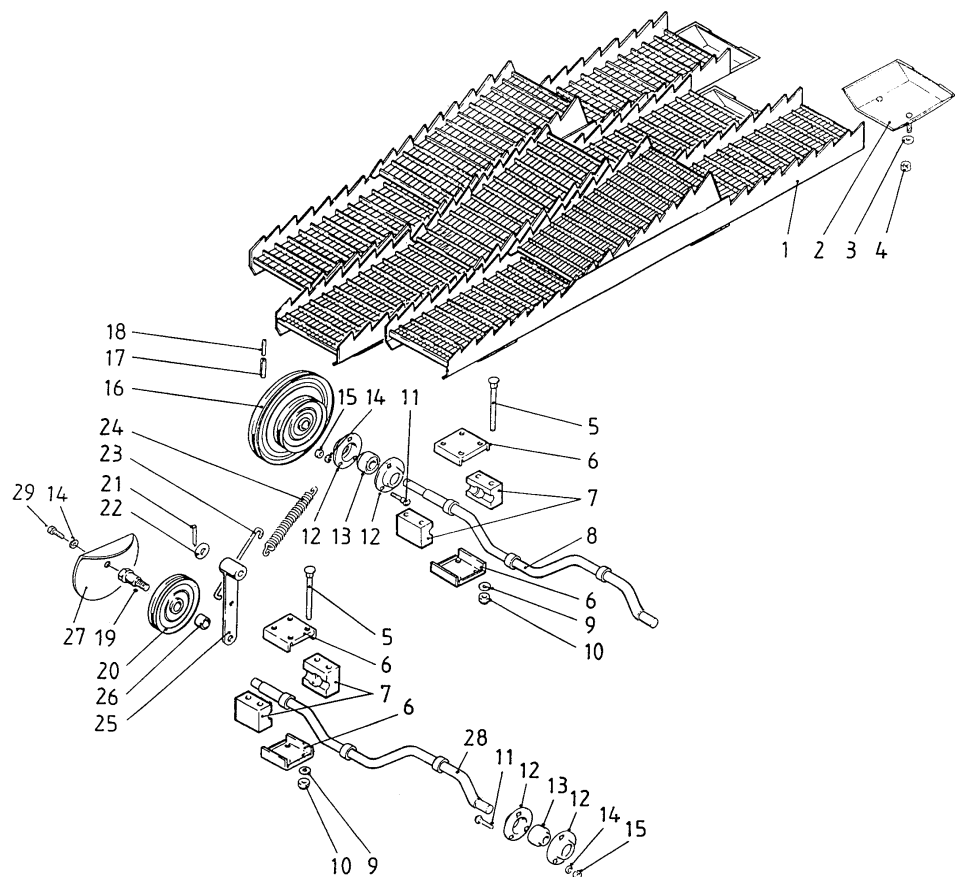

1	R662897	3	Kohlin	Skakare	Walker	Клавишный соломотряс	
2	R667837	3	Jatke	Förlängning	Extension	Приставка	
3	7414055	6	Aluslaatta	Bricka	Washer	Шайба	
4	6593838	6	Lukkomutteri	Låsmutter	Lock nut	Гайка контрольная	
5	6761114	2	Lukkoruuvi	Låsskruv	Lock screw	Винт стопорный	
6	R072066	→ 301295	12	Laakerikuppi	Lagerhus	Bearing cup	Кольцо подшипника
6	R692091	→ 301296	12	Laakerikuppi	Lagerhus	Bearing cup	Кольцо подшипника
7	R637219	→ 301295	12	Puulaakeri	Trålager	Bearing	Подшипник
7	R692090	→ 301296	6	Puulaakeri	Trålager	Bearing	Подшипник
8	R667842	→ 301295	1	Kampiakseli	Vevaxel	Crankshaft	Коленвал
8	R695385	→ 301296	1	Kampiakseli	Vevaxel	Crankshaft	Коленвал
9	7414057		12	Aluslaatta	Bricka	Washer	Шайба
10	6594038		12	Lukkomutteri	Låsmutter	Lock nut	Гайка контрольная
11	6758144		12	Lukkoruuvi	Låsskruv	Lock screw	Винт стопорный
12	0569320	→ 301295	8	Laippa	Fläns	Flange	Фланец
12	0569321	→ 301296	8	Laippa	Fläns	Flange	Фланец
13	0511051	→ 301295	4	Laakeri	Lager	Bearing	Подшипник
13	0511054	→ 301296	8	Laakeri	Lager	Bearing	Подшипник
14	7414469		12	Jousilaatta	Fjäderbricka	Spring washer	Шайба Гровера
15	6506234		12	Mutteri	Mutter	Nut	Гайка
16	R663488		1	Hihnapyörä	Remskiva	Pulley	Шкив
17	7814205		1	Jousisokka	Fjädersprint	Spring pin	Палец мотовила
18	7814149		1	Jousisokka	Fjädersprint	Spring pin	Палец мотовила
19	R603157		1	Akseli	Axel	Shaft	Вал
20	R074964		1	Kiristyspyörä	Spännrulle	Wheel	Колесо
21	7812206		1	Jousisokka	Fjädersprint	Spring pin	Палец мотовила
22	7400038		1	Aluslaatta	Bricka	Washer	Шайба
23	R605122		1	Jatke	Förlängning	Extension	Приставка
24	R611459		1	Jousi	Fjäder	Spring	Пружина
25	R622432		1	Varsi	Arm	Arm	Ручка
26	R066732		1	Hölkki	Bussning	Bush	Втулка
27	R603156		1	Suojus	Skydd	Guard	Защита
28	R667841		1	Kampiakseli	Vevaxel	Crankshaft	Коленвал
28	R695387	→ 301295	1	Kampiakseli	Vevaxel	Crankshaft	Коленвал
29	6220467	→ 301296	1	Ruuvi	Skruv	Screw	Винт