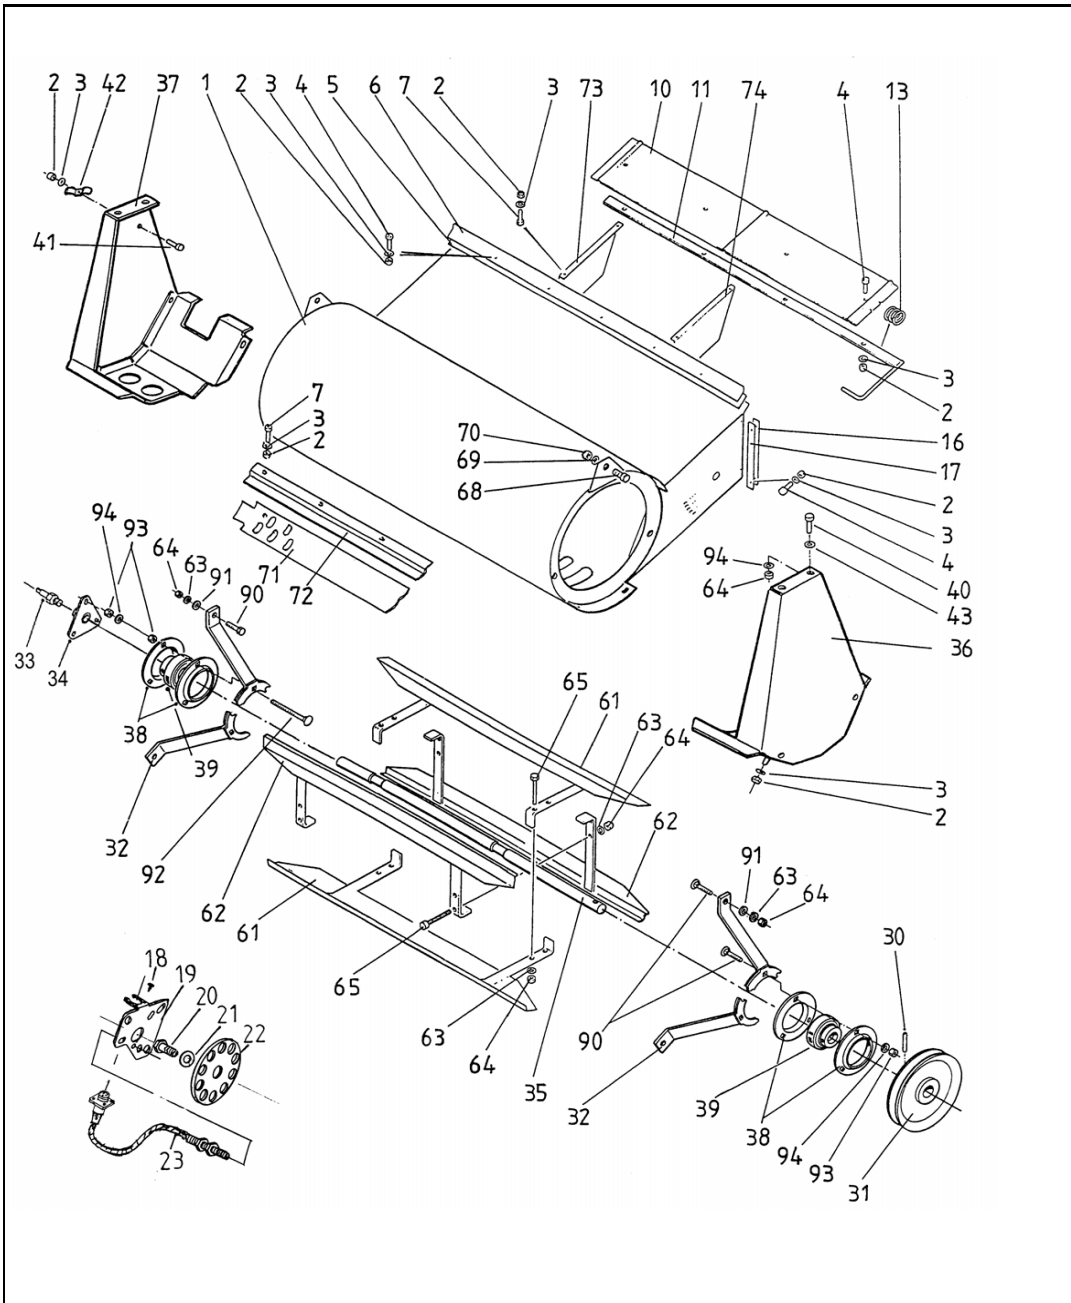

1	R663098	1	Vaippa	Mantel	Housing	Кожух
2	6593838	23	Lukkomutteri	Låsmutter	Lock nut	Гайка контрольная
3	7400030	27	Aluslaatta	Bricka	Washer	Шайба
4	6211067	22	Ruuvi	Skruv	Screw	Винт
5	R682014	1	Tiiviste	Tätning	Packing	Уплотнитель
6	R682015	1	Lista	List	List	Плата
7	6210667	5	Ruuvi	Skruv	Screw	Винт
10	R663370	1	Suoja	Skydd	Guard	Защита
11	R663371	1	Akseli	Axel	Shaft	Вал
13	0415128	1	Jousi	Fjäder	Spring	Пружина
16	R663425	2	Tiiviste	Tätning	Packing	Уплотнитель
17	R663426	2	Lista	List	List	Плата
18	6062814	2	Levyruuvi	Plåtskruv	Plate screw	Винт пластины
19	R694990	1	Kiinnitin	Hållare	Holder	Обойма
20	6231167	1	Ruuvi	Skruv	Screw	Винт
21	7414473	1	Jousilaatta	Fjäderbricka	Spring washer	Шайба Гровера
22	R694989	1	Kiinnitin	Hållare	Holder	Обойма
23	R695505	1	Anturi	Givare	Indicator	Индикатор
30	7814205	1	Jousisokka	Fjädersprint	Spring pin	Палец мотовила
31	R692023	1	Hihnapyörä	Remskiva	Pulley	Шкив
31	R607090	1	Hihnapyörä	Remskiva	Pulley	Шкив
32	R691520	6	Laakeripukki	Lagerstativ	Bearing bed	Основание подшипника
33	R593486	1	Ruuvi	Skruv	Screw	Винт
34	R680593	1	Kiinnitin	Hållare	Fastener	Зажим
35	R691521	1	Akseli	Axel	Shaft	Вал
36	R691860	1	Suoja	Skydd	Guard	Защита
37	R691861	1	Suoja	Skydd	Guard	Защита
38	0569321	4	Laippa	Flans	Flange	Фланец
39	0511054	2	Laakeri	Lager	Bearing	Подшипник
40	6220867	4	Ruuvi	Skruv	Screw	Винт
41	6211667	1	Ruuvi	Skruv	Screw	Винт
42	R064409	1	Pidin	Hållare	Holder	Обойма
43	7400032	4	Aluslaatta	Bricka	Washer	Шайба
61	R663341	2	Siipi	Vinge	Wing	Крыло
62	R663342	2	Siipi	Vinge	Wing	Крыло
63	7400032	14	Aluslaatta	Bricka	Washer	Шайба
64	6594038	14	Lukkomutteri	Låsmutter	Lock nut	Гайка контрольная
65	6222077	8	Ruuvi	Skruv	Screw	Винт
68	6226360	2	Ruuvi	Skruv	Screw	Винт
69	7400033	2	Aluslaatta	Bricka	Washer	Шайба
70	6594148	8	Lukkomutteri	Låsmutter	Lock nut	Гайка контрольная
71	R675784	1	Säätölevy	Reglerplåt	Adj.plate	Регулир. пластина
72	R675785	1	Liukulevy	Glidplåt	Sliding plate	Подвижная плита
73	R672540	1	Levy	Plåt	Plate	Пластина
74	R672539	1	Levy	Plåt	Plate	Пластина
90	6758344	9	Lukkoruuvi	Låsskruv	Lock screw	Винт стопорный
91	7414057	6	Aluslaatta	Bricka	Washer	Шайба
92	6223667	3	Ruuvi	Skruv	Screw	Винт
93	6506234	9	Mutteri	Mutter	Nut	Гайка
94	7414469	6	Jousilaatta	Fjäderbricka	Spring washer	Шайба Гровера