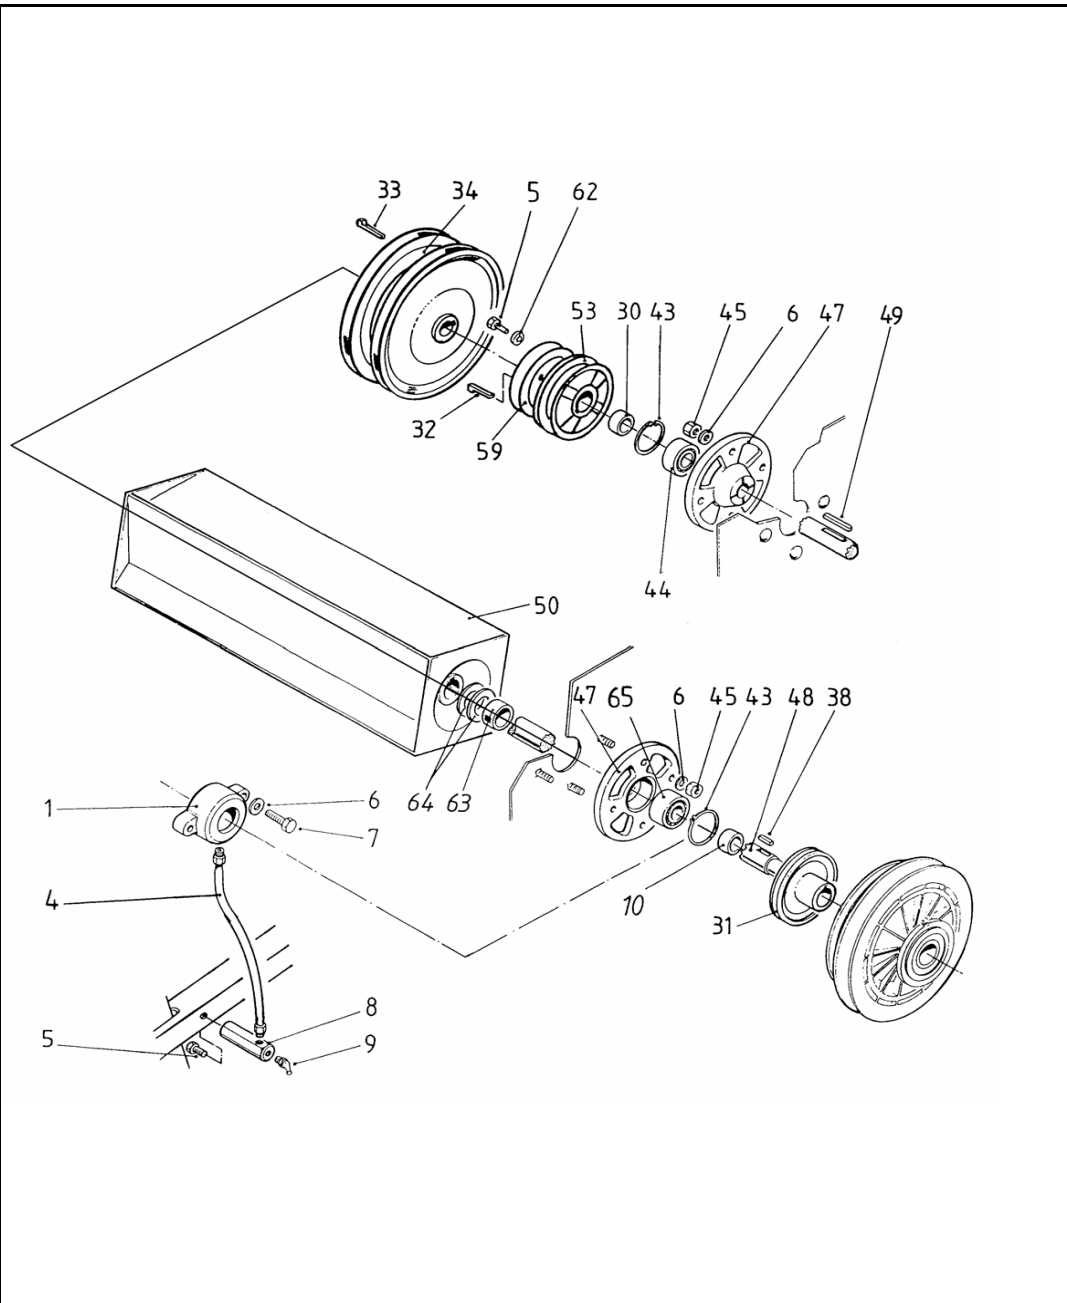

**Olkikela
Halmcylinder**

**Stripper beater
Отбойный битер**

12FB

1	R693470	→ 301199	1	Laippa	Fläns	Flange	Фланец
4	0257024		1	Leiku	Slang	Hose	Шланг
5	6220486	→ 301199	5	Ruuvi	Skruv	Screw	Винт
6	7414473	→ 301199	10	Jousilaatta	Fjäderbricka	Spring washer	Шайба Гровера
7	6230927	→ 301199	2	Ruuvi	Skruv	Screw	Винт
8	R655510	→ 301199	1	Välkkappale	Mellanlägg	Interm. plate	Внутрен. пластина
9	0252420	→ 301199	1	Nippa	Smörjnippel	Nipple	Масленка
10	R620676	→ 301198	1	Holkki	Bussning	Bush	Втулка
10	R693473	→ 301199	1	Holkki	Bussning	Bush	Втулка
30	R620676		1	Holkki	Bussning	Bush	Втулка
31	R691551		1	Hihnapyörä	Remskiva	Pulley	Шкив
32	7712113		1	Kiila	Kil	Key	Шпонка
33	7712215		1	Hokkakiila	Hakkil	Gib key	Клинообразная шпонка
34	R691732		1	Hihnapyörä	Remskiva	Pulley	Шкив
38	7716125		1	Kiila	Kil	Key	Шпонка
43	7815258	→ 301198	2	Varmistinrengas	Läsring	Circclip	Гружинный кольцевой замок
44	0502368		2	Laakeri	Lager	Bearing	Подшипник
45	6506634		8	Mutteri	Mutter	Nut	Гайка
47	R622028		2	Laakeripesä	Lagerhus	Bearing box	Корпус подшипника
48	R691523	→ 301171	1	Akseli	Axel	Shaft	Вал
48	R693097	→ 301172	1	Akseli	Axel	Shaft	Вал
49	7716128		1	Tasakiila	Plankil	Flat key	Шпонка на лыске
50	R662894	→ 301171	1	Olkikela	Halmcylinder	Stripper beater	Отбойный битер
50	R693096	→ 301172	1	Olkikela	Halmcylinder	Stripper beater	Отбойный битер
53	R672109		1	Hihnapyörä	Remskiva	Pulley	Шкив
59	R675635	→ 301171	1	Hihnapyörä	Remskiva	Pulley	Шкив
59	R692607		1	Hihnapyörä	Remskiva	Pulley	Шкив
62	7414469		4	Jousilaatta	Fjäderbricka	Spring washer	Шайба Гровера
63	R636674	→ 301172	1	Välholkki	Distansring	Bush	Втулка
64	R622409	→ 301172	2	Aluslaatta	Bricka	Washer	Шайба
65	0502368	→ 301198	1	Laakeri	Lager	Bearing	Подшипник
65	0531240	→ 301199	1	Laakeri	Lager	Bearing	Подшипник