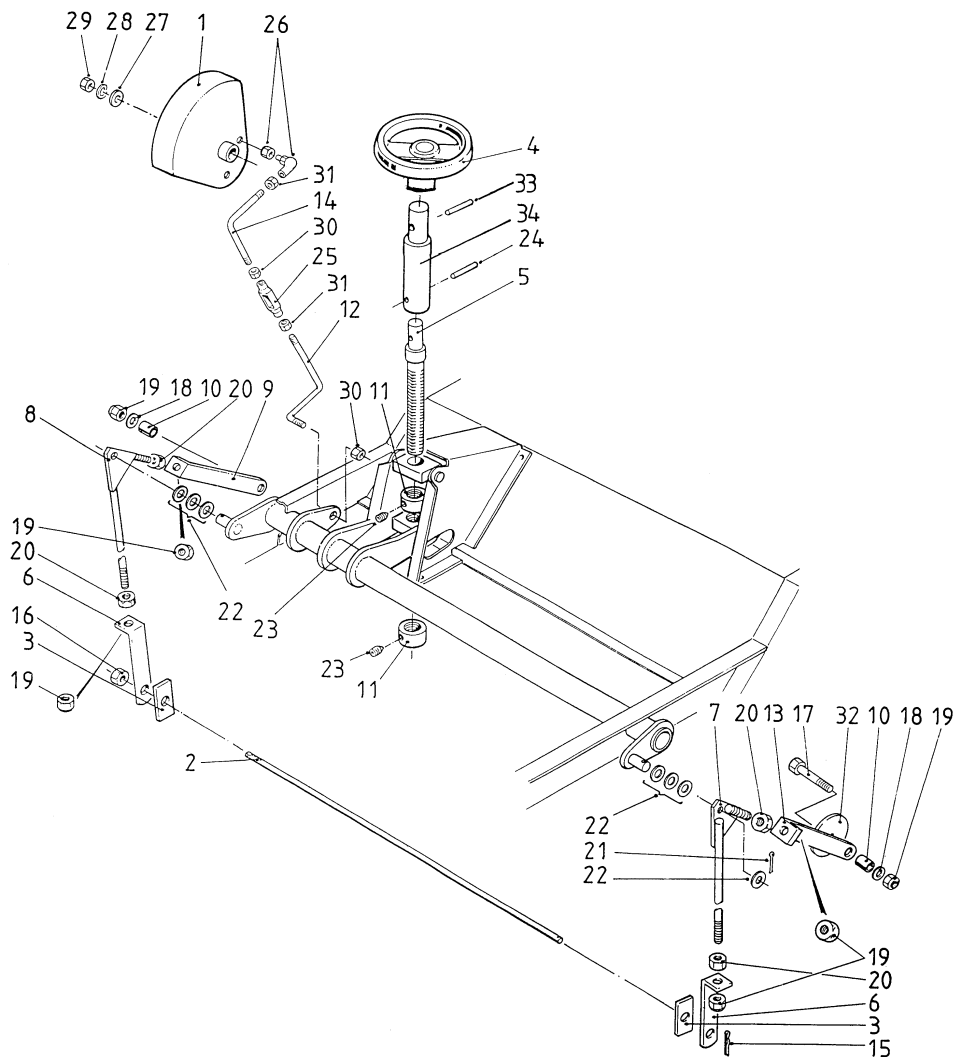

Varstasillan säätölaite
Slagskons regl.

Concave setting
Устройство регулировки деки

12DB

1 R689445	1 Osolinrunko	Visarram	Index frame	Рамка указателя
2 R663367	1 Akseli	Axel	Shaft	Вал
3 R620750	2 Levy	Plåt	Plate	Пластина
4 R694200	1 Pyörä	Hjul	Pulley	Шкив
5 R680557	1 Säätöruuvi	Justerskruv	Adj. screw	Регулир. винт
6 R618674	2 Vipu	Spak	Lever	Рычаг
7 R663355	1 Vipu	Spak	Lever	Рычаг
8 R663356	1 Vipu	Spak	Lever	Рычаг
9 R682170	2 Vipu	Spak	Lever	Рычаг
10 R663842	2 Holkki	Bussning	Bush	Втулка
11 R685344	2 Holkki	Bussning	Bush	Втулка
12 R691155	1 Välitanko	Mellanstång	Intern.lever	Внутр.рычаг
13 R663366	1 Vipu	Spak	Lever	Рычаг
14 R690512	1 Välitanko	Mellanstång	Rod	Стержень
15 7812420	1 Lankasokka	Trådsprint	Lockpin	Пружинный шплинт
16 6594438	1 Mutteri	Mutter	Nut	Гайка
17 6231767	2 Ruuvi	Skruv	Screw	Винт
18 7414062	2 Aluslaatta	Bricka	Washer	Шайба
19 6594238	6 Lukkomutteri	Låsmutter	Lock nut	Гайка контрольная
20 6506634	4 Mutteri	Mutter	Nut	Гайка
21 7812160	2 Saksisokka	Saxpinne	Split pin	Шплинт
22 7400036	8 Aluslaatta	Bricka	Washer	Шайба
23 7356047	2 Ruuvi	Skruv	Screw	Винт
24 7814145	1 Jousisokka	Fjädersprint	Spring pin	Палец мотовила
25 0679002	1 Säätömutteri	Justermutter	Adjusting nut	Регулир. гайка
26 0497739	1 Pallonivel	Kulled	Joint	Муфта соединительная
27 7400032	1 Aluslaatta	Bricka	Washer	Шайба
28 7414464	1 Jousilaatta	Fjäderbricka	Spring washer	Шайба Гровера
29 6594038	1 Lukkomutteri	Låsmutter	Lock nut	Гайка контрольная
30 6593838	2 Lukkomutteri	Låsmutter	Lock nut	Гайка контрольная
31 6506034	2 Mutteri	Mutter	Nut	Гайка
32 R679255	2 Tiiviste	Tätning	Packing	Уплотнитель
33 7814149	1 Jousisokka	Fjädersprint	Spring pin	Палец мотовила
34 R690405	1 Jatke	Förlängning	Extension	Приставка