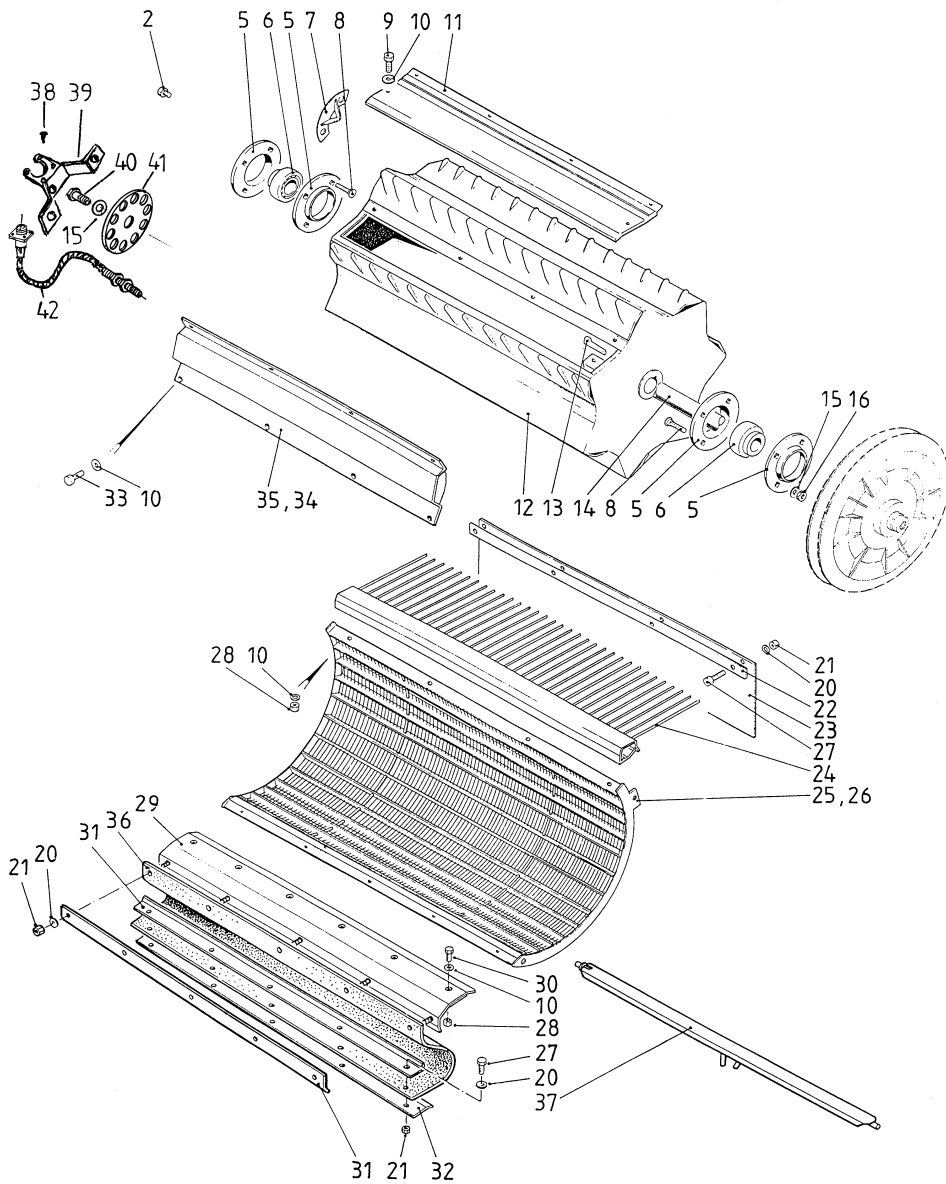

Kela ja varstasilta
Cylinder och slagsko

Drum and concave
Барабан и дека

12CB

1	R620065	→	301336	1	Kiinnitin	Fäste	Holder	Обойма
2	6210667			2	Ruuvi	Skruv	Screw	Винт
3	R593486	→	301336	1	Ruuvi	Skruv	Screw	Винт
4	R592240	→	301336	2	Mutteri	Mutter	Nut	Гайка
5	0569324			4	Laippa	Fläns	Flange	Фланец
6	0511060			2	Laakeri	Lager	Bearing	Подшипник
7	R595738			1	Kietomisuoja	Lindningskydd	Winding Guard	Защитная плита
8	6231367			8	Ruuvi	Skruv	Screw	Винт
9	6220467			6	Ruuvi	Skruv	Screw	Винт
10	7400032			81	Aluslaatta	Bricka	Washer	Шайба
11	R667767			1	Luukku	Lucka	Door	Дверь
12	R692344			1	Kela	Spole	Bobbin	Магнит электр.
13	7712215			2	Hokkakilla	Hakkil	Gib key	Клинообразная шпонка
14	R691522			1	Akseli	Axel	Shaft	Вал
15	7414473			8	Jousilaatta	Fjäderbricka	Spring washer	Шайба Гровера
16	6506634			8	Mutteri	Mutter	Nut	Гайка
20	7400030			14	Aluslaatta	Bricka	Washer	Шайба
21	6593838			15	Lukkomutteri	Låsmutter	Lock nut	Гайка контрольная
22	R662914			1	Lista	List	List	Плата
23	R662913			1	Roiskekumi	Stankskydd	Splash guard	Грязевая защита
24	R675677			1	Jalke	Förlängning	Extension	Приставка
25	R662918	A		1	Varstasilta	Slagsko	Concave	Подбарабанье
26	R667687	B		1	Varstasilta	Slagsko	Concave	Подбарабанье
27	6211067			9	Ruuvi	Skruv	Screw	Винт
28	6594038			15	Lukkomutteri	Låsmutter	Lock nut	Гайка контрольная
29	R691160			1	Saatolevy	Reglerplåt	Adj.plate	Регулир. пластина
30	6758144			15	Lukkoruuvi	Låsskruv	Lock screw	Винт стопорный
31	R667724			2	Lista	List	List	Плата
32	R667888			1	Lista	List	List	Плата
33	6221267			56	Ruuvi	Skruv	Screw	Винт
34	R667772			1	Varsta	Slaga	Rasp bar	Бич
35	R667771			6	Varsta	Slaga	Rasp bar	Бич
36	R691162			1	Tiiviste	Tätning	Packing	Уплотнитель
37	R693234			4	Hankalista	Skolist	Slide list	Панель ползунка
38	6062814			2	Levyruuvi	Plåtskruv	Plate screw	Винт пластины
39	R694989	→	301337	1	Kiinnitin	Hållare	Holder	Обойма
40	6231167			1	Ruuvi	Skruv	Screw	Винт
41	R694991	→	301337	1	Pulssirauta	Pulsskiva	Puls plate	Импульсный диск
42	R695505	→	301337	1	Anturi	Givare	Indicator	Индикатор

A
B

Vilja	Spannmål	Grain	Kom	Ble
Maissi	Majs	Maize	Mais	Mais